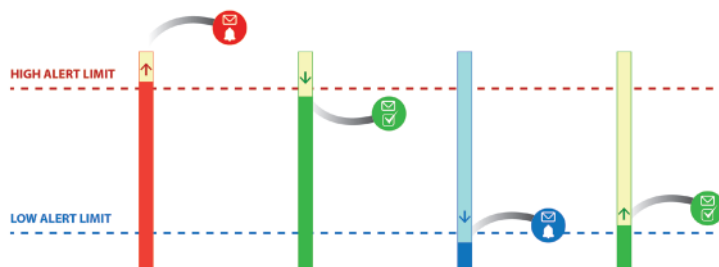

Wireless Alert T

Wireless Alert T is a battery-powered temperature sensor that sends a warning email if a user-set level is reached. Simply select your temperature limits and connect to your Wi-Fi network using the FilesThruTheAir mobile app.

- -18 to +54 °C measurement range using an internal sensor
- User-configurable high and low temperature limits
- Sends email alerts and scheduled status reports
- Flashing alert indicator
- Wi-Fi connected
- Simple to set up using the free mobile app
- Two years' battery life (typical)
- No ongoing subscription fees
- Includes sticky pad for wall mounting

The Wireless Alert T can be set up to monitor temperature limits in a variety of applications. High and low temperature limits are user-configurable between -18 and 54 °C (0 and 129 °F). The device will trigger a notification email, sent to a user-selected address, if the temperature limits are breached and when the temperature returns to normal. In addition to this, the device can send a scheduled summary email detailing minimum, maximum and average temperature, as well as battery level, number of alerts, and total time spent in alert.

Specifications

	Minimum	Typical	Maximum	Unit
Measurement Range	-18 (0)		54 (129)	°C (°F)
Measurement Resolution		1 (2)		°C (°F)
Measurement Accuracy		±1 (±2)		°C(°F)
Device Operating Temperature	-18 (0)		54 (129)	°C (°F)
Alert Levels	User-configurable, within measurement range stated above			
Response Time	< 1 minute			
Environmental Conditions*	Indoor use only - IP5X			
Product Dimensions	69 x 32 x 22 (2.7 x 1.3 x 0.9)			mm (inches)
Battery Type	2 x 1.5V Alkaline LR03/UM4/AAA			
Battery Life**	2			Years
Wi-Fi***	WPA/WPA-2 Personal - 802.11bgn (2.4GHz)			