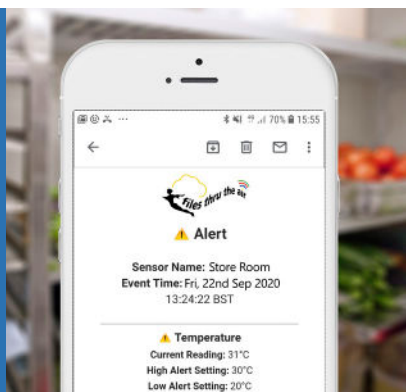

Wireless Alert T

Wireless Alert T is a battery-powered temperature sensor that sends a warning email if a user-set level is reached. Simply select your temperature limits and connect to your Wi-Fi network using the FilesThruTheAir mobile app.

- -18 to +54 °C measurement range using an internal sensor
- User-configurable high and low temperature limits
- Sends email alerts and scheduled status reports
- Flashing alert indicator
- Wi-Fi connected
- Simple to set up using the free mobile app
- Two years' battery life (typical)
- No ongoing subscription fees
- Includes sticky pad for wall mounting